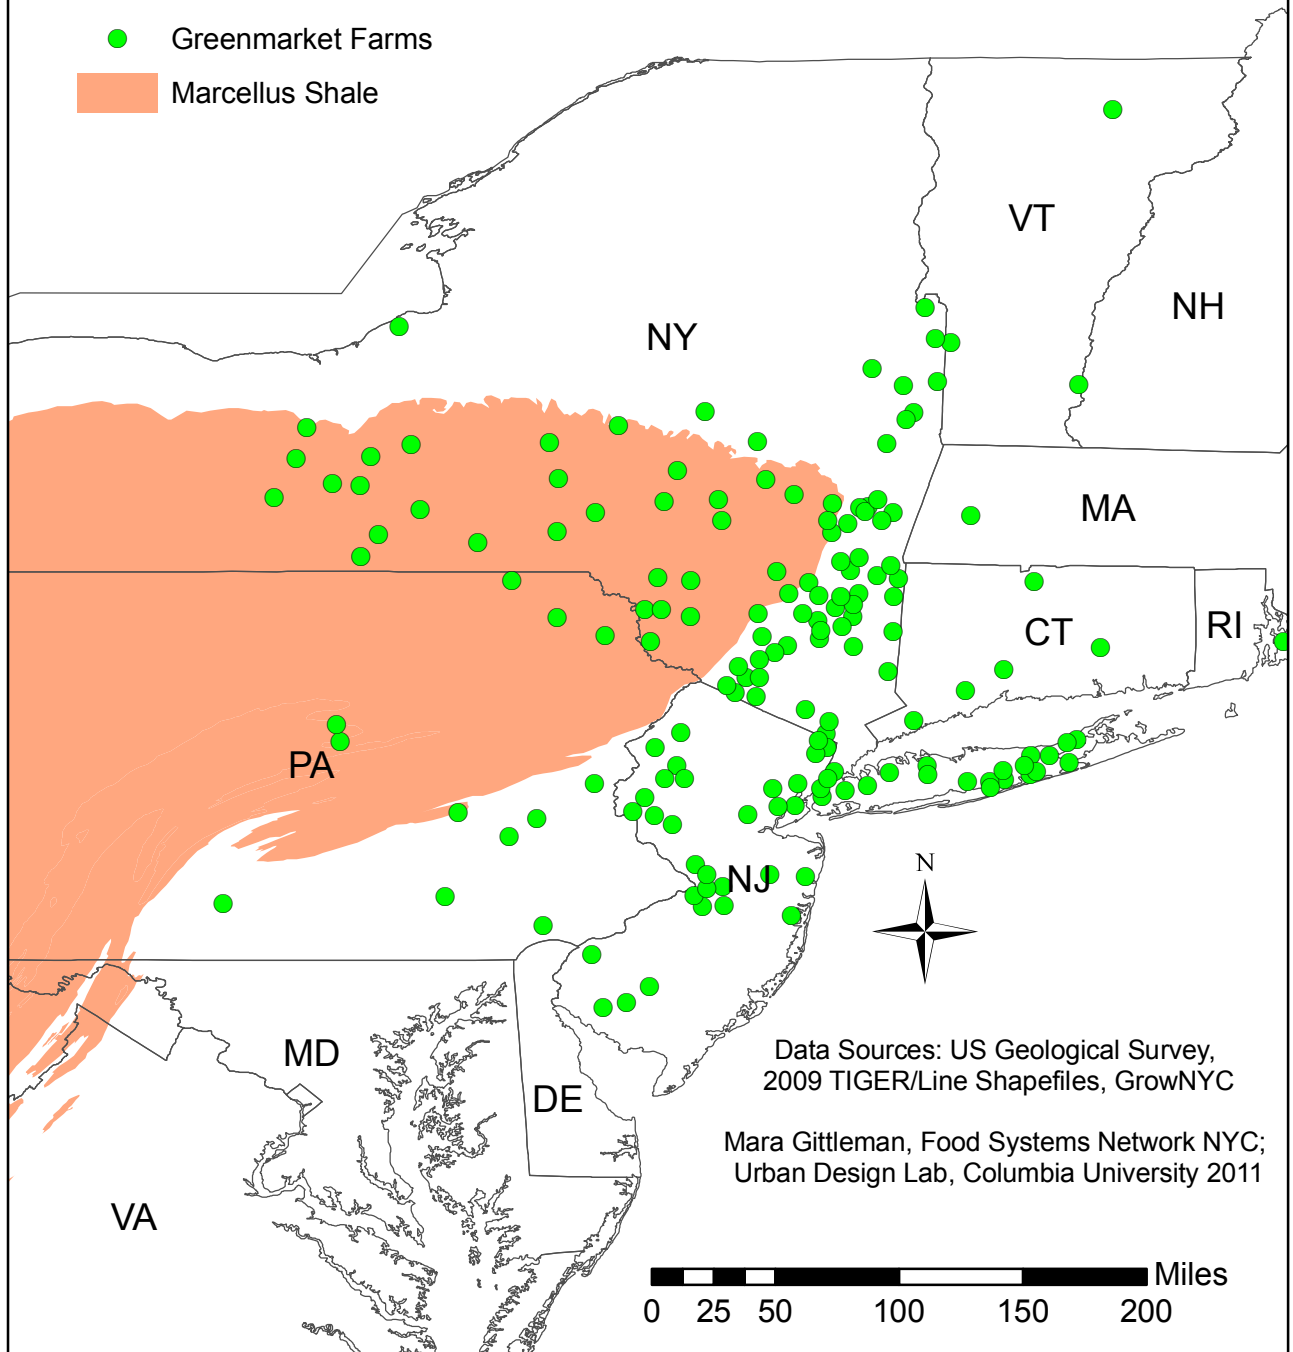

Locations of Greenmarket Farms in Relation to the Marcellus Shale Formation

Legend

- Greenmarket Farms
- Marcellus Shale

Data Sources: US Geological Survey, 2009 TIGER/Line Shapefiles, GrowNYC

Mara Gittleman, Food Systems Network NYC; Urban Design Lab, Columbia University 2011